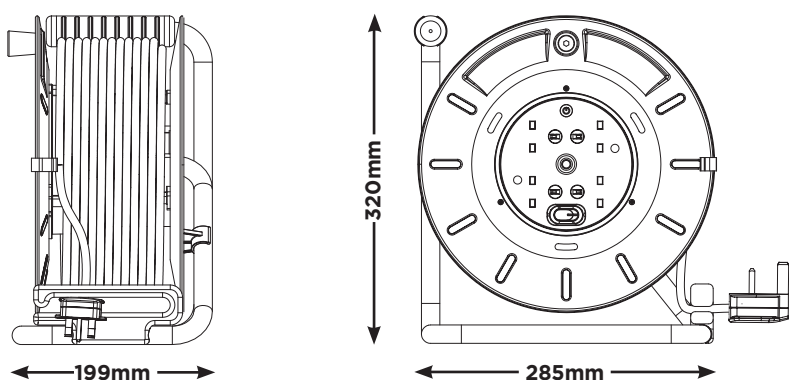

Technical Specification

40m Heavy Duty Metal Open Reel OTLU40134SL

Features

- » Heavy duty metal reel with four shuttered sockets
- » Safety thermal cut-out
- » Power on/off switch
- » Power LED indicator
- » Compatible with wall mount bracket

Description

This heavy duty open reel with its large metal drum has been designed and engineered for longevity. The steel drum provides reliable protection when in use, transported or stored. The robust design is perfect for the home, garden and heavy duty use. This open reel provides four shuttered sockets, power switch, LED indicator, highly visible green cable and has a built-in safety thermal cut-out for protection against overloading when fully reeled.

Line Diagrams

Technical Specifications

Standards	BS EN 61242. ASTA Approved
Maximum Load	720W/240V - Fully Wound
	3120W/240V - Fully Unwound
Switch	Double Pole
Cable length	40m
Cable Size	Cable Size - 1.25mm ² (H05VV-F)

Lic 940

Product Information

Part No	OTLU40134SL	Qty	1
Type	Heavy Duty Metal Open Reel	Shipping Carton Info (m)	H:0.34 x W:0.22 x D:0.31
Cable Type	PVC	CBM (m ³)	0.023
Cable Length (m)	40m	G.W (kg)	6.4
Amp	13	EAN Barcode	5015056526522
Product Dimensions (cm)	H:32 x W:28.5 x D:19.9	ITF Barcode	05015056526621